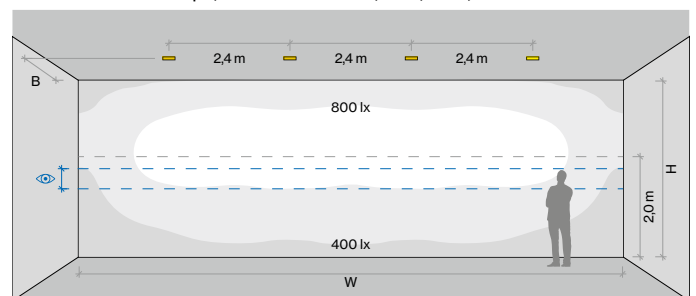

Light distributions

1×4 lamps shelf floor washer

1×4 lamps wall floor washer

2×4 lamps shelf floor washer

2×4 lamps wall floor washer

2×4 lamps 1× shelf / 1× wall floor washer

Technical data

SQUADRO 1×4 lamps, shelf wall washer, trim, 51W, 3000K

SQUADRO 1×4 lamps, wall floor washer, trim, 51W, 3000K

ROOM VALUES		CALCULATION SURFACE	
Wall dimensions	H = 3.5 m W = 10.8 m	Surface dimensions	10.8 × 3.5 m
Distance to wall	B = 1.3 m	Surface height	0 – 3.5 m
Aisle width	2.6 m		
Reflection factor	0.7 0.7 0.2	Eye level	1.35 m – 1.75 m
Maintenance factor	0.9		