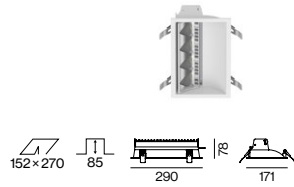

*only for 2×4 lamps

SQUADRO wallwasher trim

1×2 LAMPS SINGLE-SIDED

SYSTEM POWER	LUMINOUS FLUX	ORDER CODE
33W	3650lm	049-20111

1×4 LAMPS SINGLE-SIDED

SYSTEM POWER	LUMINOUS FLUX	ORDER CODE
51W	6490lm	049-20311

SQUADRO 1×4 lamps, wall floor washer, trim, 51W, 3000K

ROOM VALUES		CALCULATION SURFACE	
Wall dimensions	H = 3.5 m W = 10.8 m	Surface dimensions	10.8 × 3.5 m
Distance to wall	B = 1.3 m	Surface height	0 – 3.5 m
Aisle width	2.6 m		
Reflection factor	0.7 0.7 0.2	Eye level	1.35 m – 1.75 m
Maintenance factor	0.9		