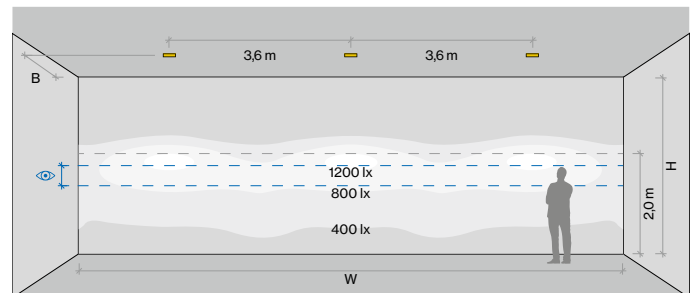

Light distributions

1×4 lamps shelf floor washer

1×4 lamps wall floor washer

2×4 lamps shelf floor washer

2×4 lamps wall floor washer

2×4 lamps 1× shelf / 1× wall floor washer

Technical data

SQUADRO 1×4 lamps, shelf wall washer, trim, 51W, 3000K

SQUADRO 1×4 lamps, wall floor washer, trim, 51W, 3000K

ROOM VALUES		CALCULATION SURFACE	
Wall dimensions	H = 3.5 m W = 10.8 m	Surface dimensions	10.8 × 3.5 m
Distance to wall	B = 1.3 m	Surface height	0 – 3.5 m
Aisle width	2.6 m		
Reflection factor	0.7 0.7 0.2	Eye level	1.35 m – 1.75 m
Maintenance factor	0.9		