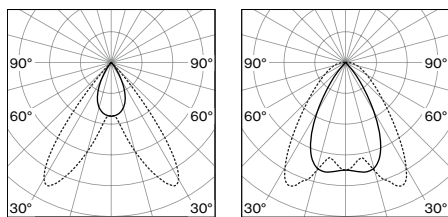

2×4 lamps shelf floor washer

2×4 lamps wall floor washer