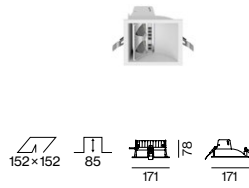

+20° up to -15°
 tiltable

Order options

COLOUR TEMPERATURE	☐☐
3000K	5
4000K	6

CONTROL	⬆️⬆️
non DIM	1
DALI-2	3

MATERIAL COLOUR	☑️
☐ traffic white RAL 9016	7
● jet black RAL 9005	8

REFLECTOR	▲
shelf floor washer	S
wall floor washer	A
1× shelf / 1× wall floor washer*	B

*only for 2×4 lamps

SQUADRO wallwasher trim

1×2 LAMPS SINGLE-SIDED

SYSTEM POWER	LUMINOUS FLUX	ORDER CODE
33W	3650lm	049-20111

1×4 LAMPS SINGLE-SIDED

SYSTEM POWER	LUMINOUS FLUX	ORDER CODE
51W	6490lm	049-20311

SQUADRO 1×4 lamps, wall floor washer, trim, 51W, 3000K

ROOM VALUES		CALCULATION SURFACE	
Wall dimensions	H = 3.5 m W = 10.8 m	Surface dimensions	10.8 × 3.5 m
Distance to wall	B = 1.3 m	Surface height	0 – 3.5 m
Aisle width	2.6 m		
Reflection factor	0.7 0.7 0.2	Eye level	1.35 m – 1.75 m
Maintenance factor	0.9		