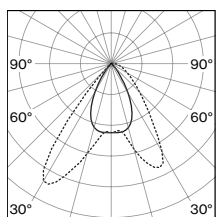

Light distributions

1×4 lamps shelf floor washer

1×4 lamps wall floor washer

2×4 lamps shelf floor washer

2×4 lamps wall floor washer

2×4 lamps 1× shelf / 1× wall floor washer

Technical data

SQUADRO 1×4 lamps, shelf wall washer, trim, 51W, 3000K

SQUADRO 1×4 lamps, wall floor washer, trim, 51W, 3000K

ROOM VALUES		CALCULATION SURFACE	
Wall dimensions	H = 3.5 m W = 10.8 m	Surface dimensions	10.8 × 3.5 m
Distance to wall	B = 1.3 m	Surface height	0 – 3.5 m
Aisle width	2.6 m		
Reflection factor	0.7 0.7 0.2	Eye level	1.35 m – 1.75 m
Maintenance factor	0.9		