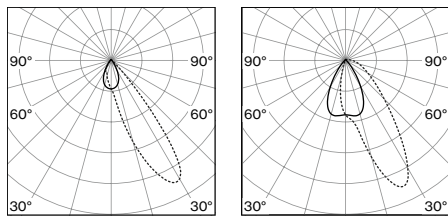

Light distributions

1×4 lamps shelf floor washer

1×4 lamps wall floor washer