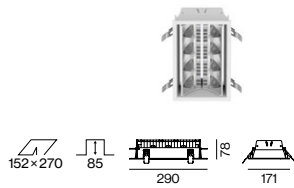

*only for 2×4 lamps

SQUADRO wallwasher trim

1×2 LAMPS SINGLE-SIDED

SYSTEM POWER	LUMINOUS FLUX	ORDER CODE
33W	3650lm	049-20111

1×4 LAMPS SINGLE-SIDED

SYSTEM POWER	LUMINOUS FLUX	ORDER CODE
51W	6490lm	049-20311

SQUADRO 1×4 lamps, wall floor washer, trim, 51W, 3000K

ROOM VALUES		CALCULATION SURFACE	
Wall dimensions	H = 3.5 m W = 10.8 m	Surface dimensions	10.8 × 3.5 m
Distance to wall	B = 1.3 m	Surface height	0 – 3.5 m
Aisle width	2.6 m		
Reflection factor	0.7 0.7 0.2	Eye level	1.35 m – 1.75 m
Maintenance factor	0.9		