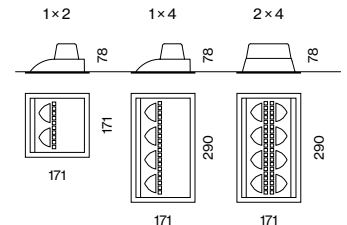

Types

Colours

Light distributions

DiiA® standards
251, 252, 253

glare-free reflector
longitudinally &
transversely

+20° up to -15°
tiltable