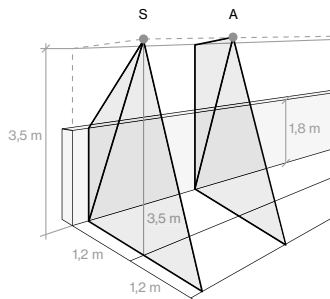

Order options

COLOUR TEMPERATURE	☐☐
3000K	5
4000K	6

CONTROL	⬆️⬆️
non DIM	1
DALI-2	3

MATERIAL COLOUR	☑️
☐ traffic white RAL 9016	7
● jet black RAL 9005	8

REFLECTOR	▲
shelf floor washer	S
wall floor washer	A
1× shelf / 1× wall floor washer*	B

*only for 2×4 lamps

SQUADRO wallwasher trim

1×2 LAMPS SINGLE-SIDED

SYSTEM POWER	LUMINOUS FLUX	ORDER CODE
33W	3650lm	049-20111